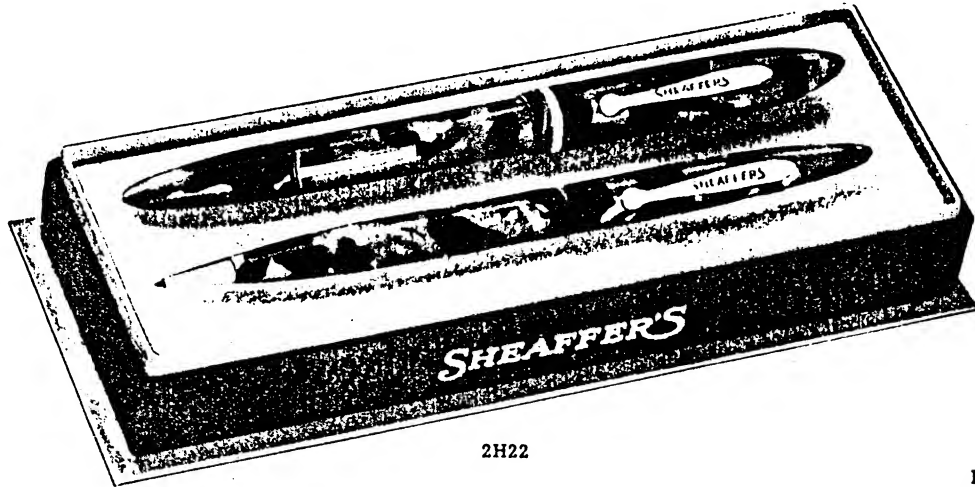

TWO PIECE BALANCE AND JUNIOR ENSEMBLES

2H22

PEN	PENCIL	BLACK	EBONIZED PEARL	GREY PEARL	MARINE GREEN	LIST PRICE OF ALL ITEMS	SET PRICE COMPLETE
SHEAFFER LEVER TYPE							
3TC	LTAC	21.22—THAZY	2D22—DALEB	2M22—MBEYT	2H22—THATI	$6.50	$5.00
3VC	LVAC	21.23—LABAT	2D23—DALIB	2M23—MSEAB	2H23—HABAR	6.00	5.00
SHEAFFER VISIBLE BARREL TYPE							
3W	LVAC	21.85—WUKAB	2D85—WUKEB	2A85—WULAB		6.00	5.00
SHEAFFER CHROMIUM TRIMMED LEVER TYPE							
2T	LVAC-X	21.21—THAZW		2M21—THAZU		4.75	3.95
2V	LVAC-X	21.20—THARO		2M20—THAUS		4.75	3.95